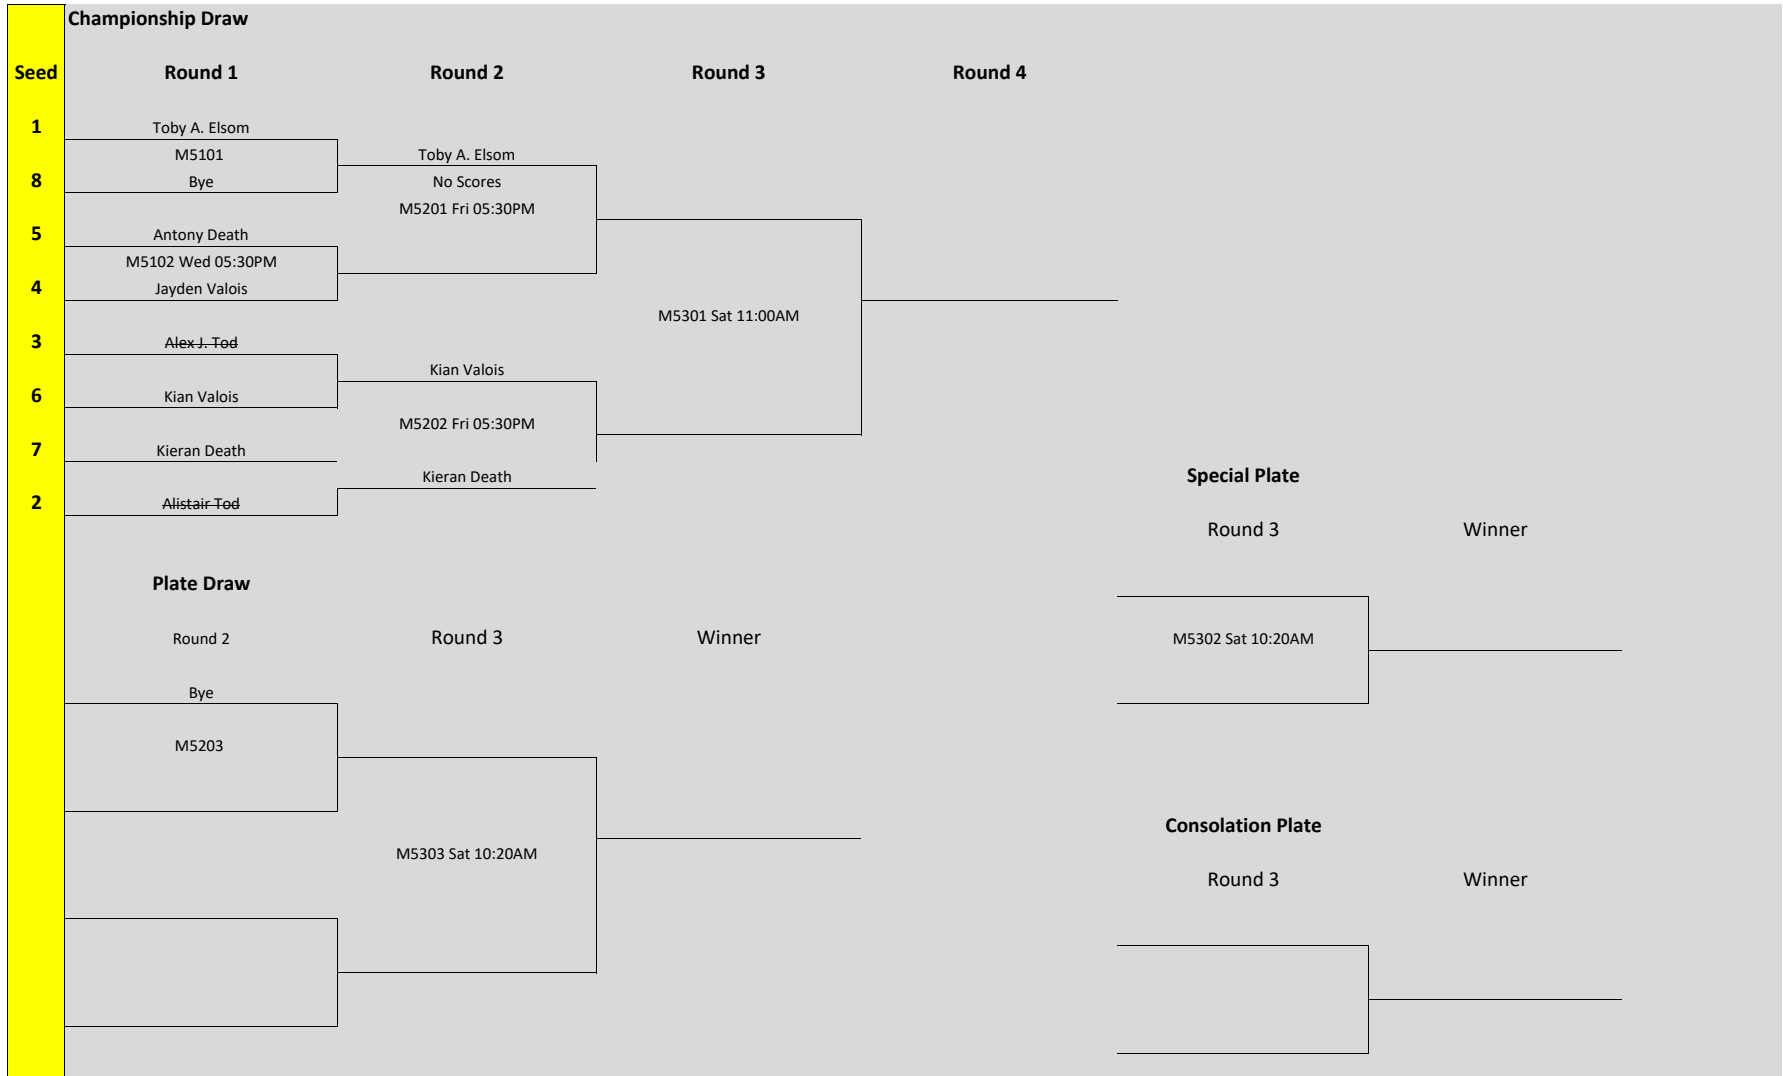

WO Womens Open

W1

B Grade Club Champs

Seed	Name	Code
1	Shari R. Ball	BPTASRB
2	Linda Boubee	BPTALB
3	Kelly Holden	BPWTKH
4	Miss Tegan Bogle	BPTATRB
5	Waimarie Sylvester	BPTAWS
6	Bye	

RESULTS

Placing	Name
1	
2	
3	
4	
5	
6	