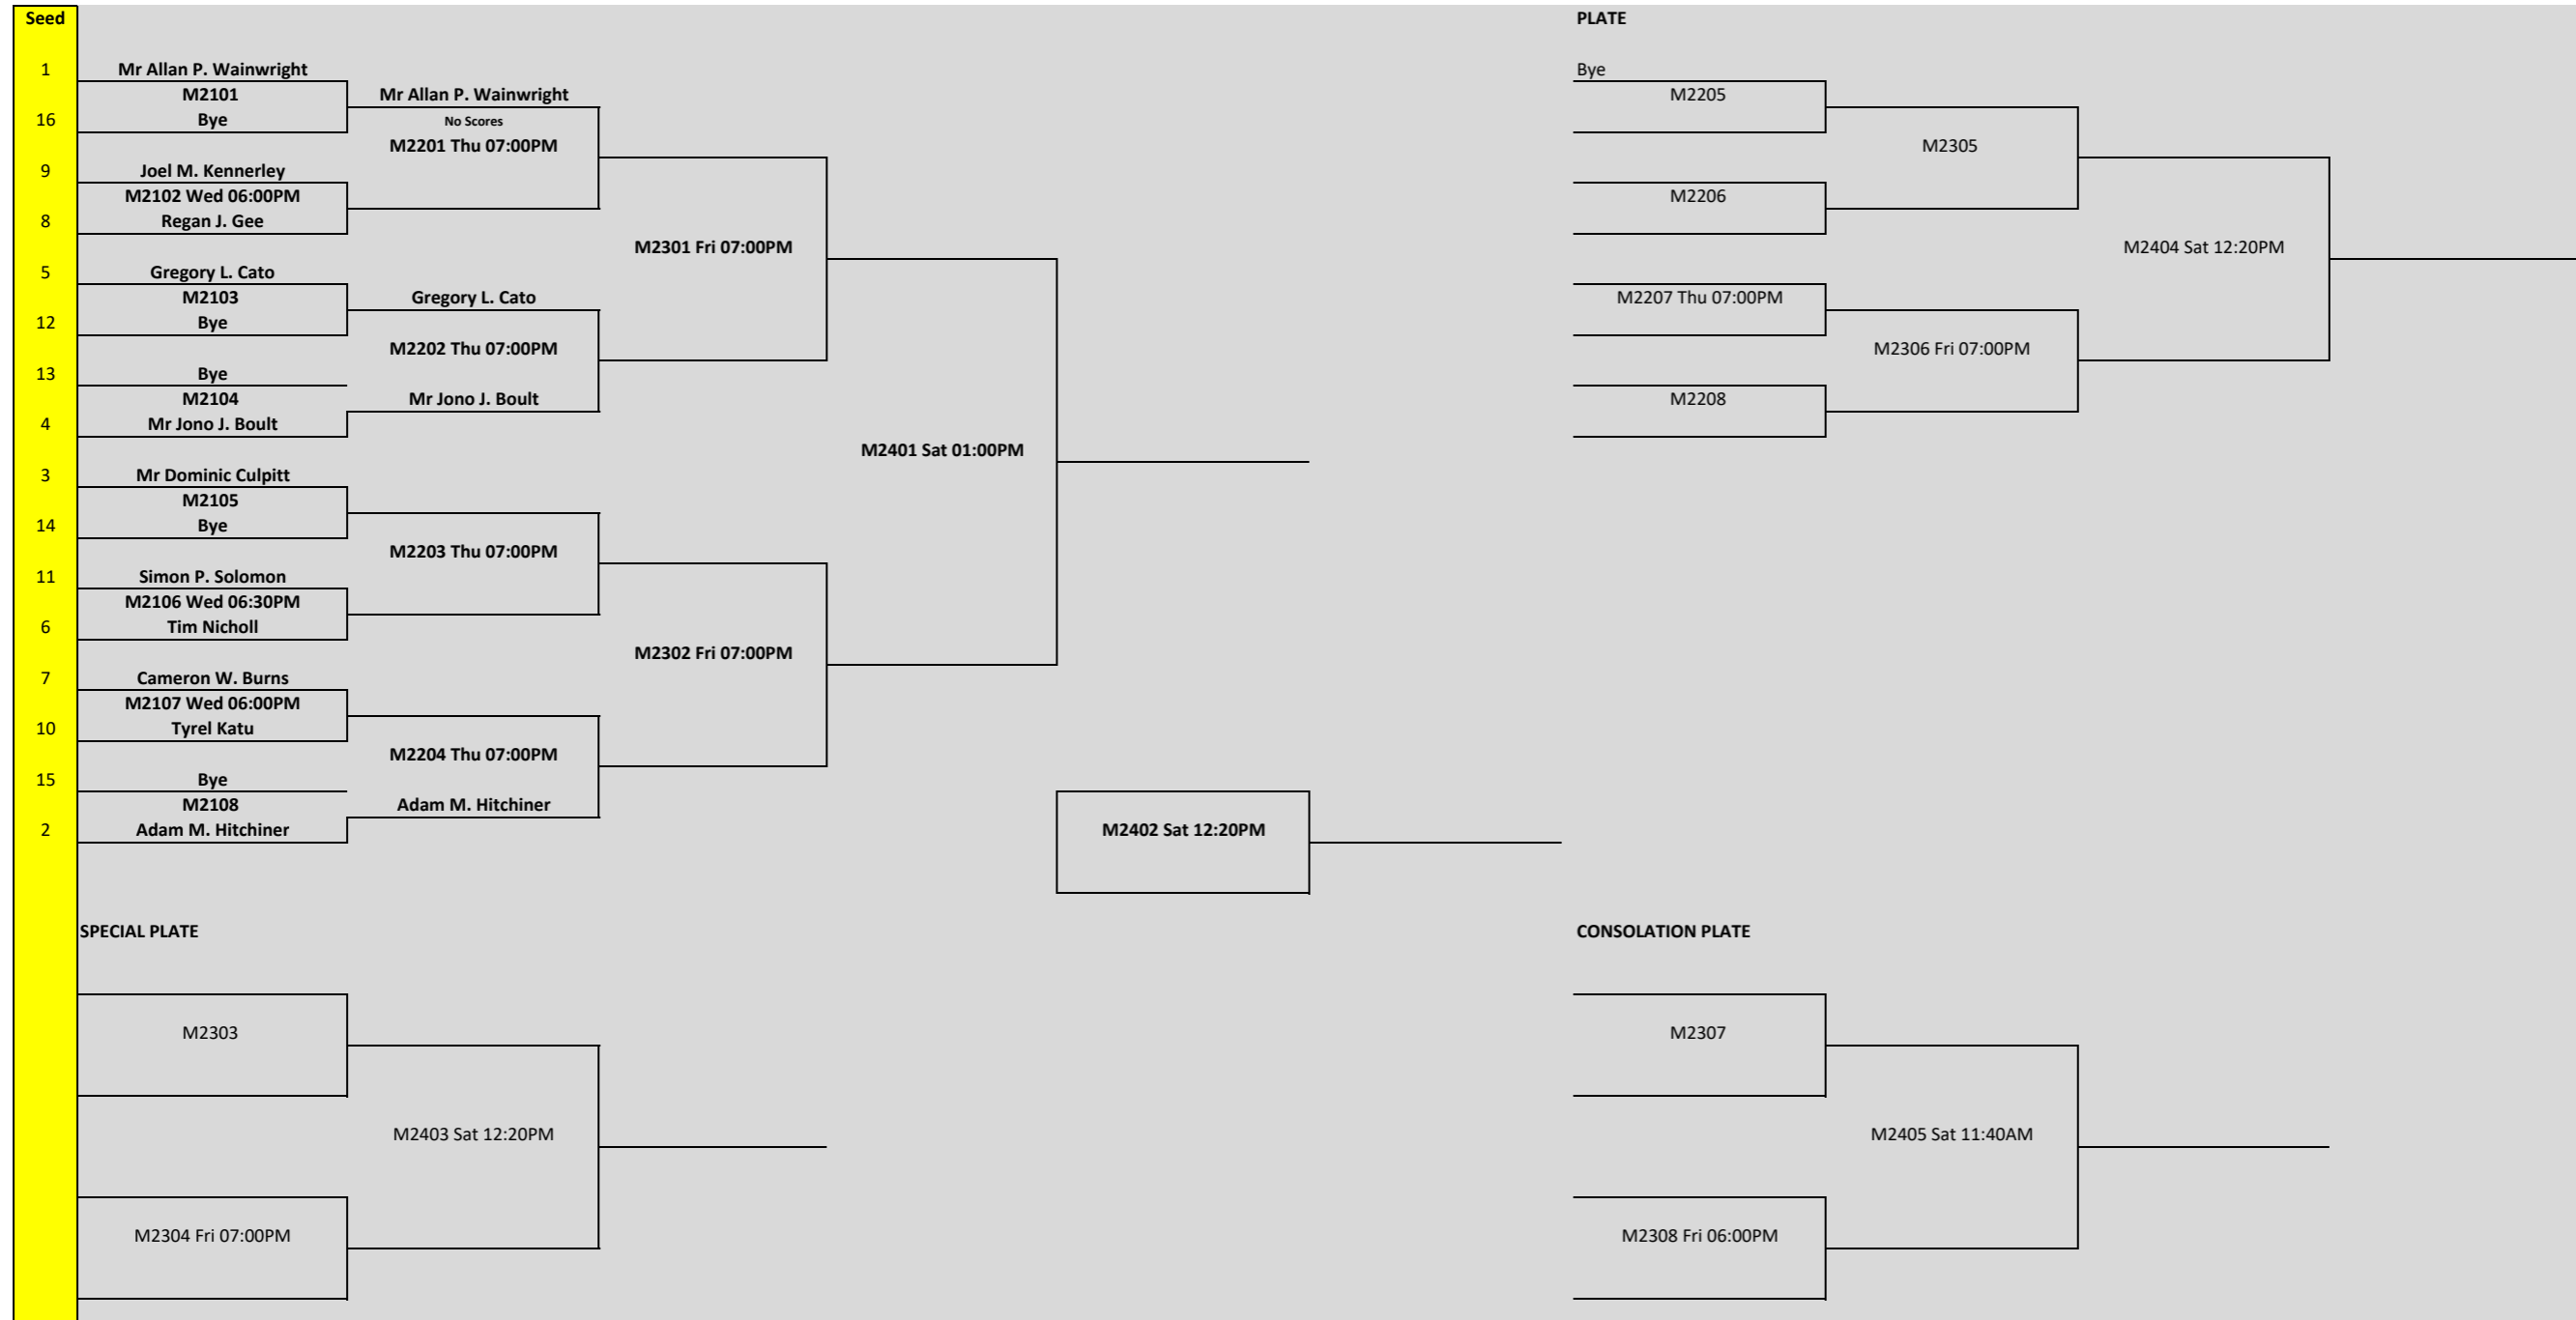

M2

C Grade Club Champs

CHAMPIONSHIP DRAW

M3

D Grade Club Champs

Seed	Name	Code
1	Sam Niles	BPTASN
2	Mr Shane Death	BPTASD
3	David Kennerley	BPTADMK
4	Bye	

Winner

Runner / Up

Round 1

3	Mr Shane Death M31	Thu 06:30PM
2	David Kennerley	
Winner		

4	Sam Niles M32	
1	Bye	
Winner		

Round 2

3	Sam Niles M33	Fri 06:00PM
1	David Kennerley	
Winner		

4	Mr Shane Death M34	
2	Bye	
Winner		

Round 3

4	David Kennerley M35	
3	Bye	
Winner		

2	Sam Niles M36	Sat 11:40AM
1	Mr Shane Death	
Winner