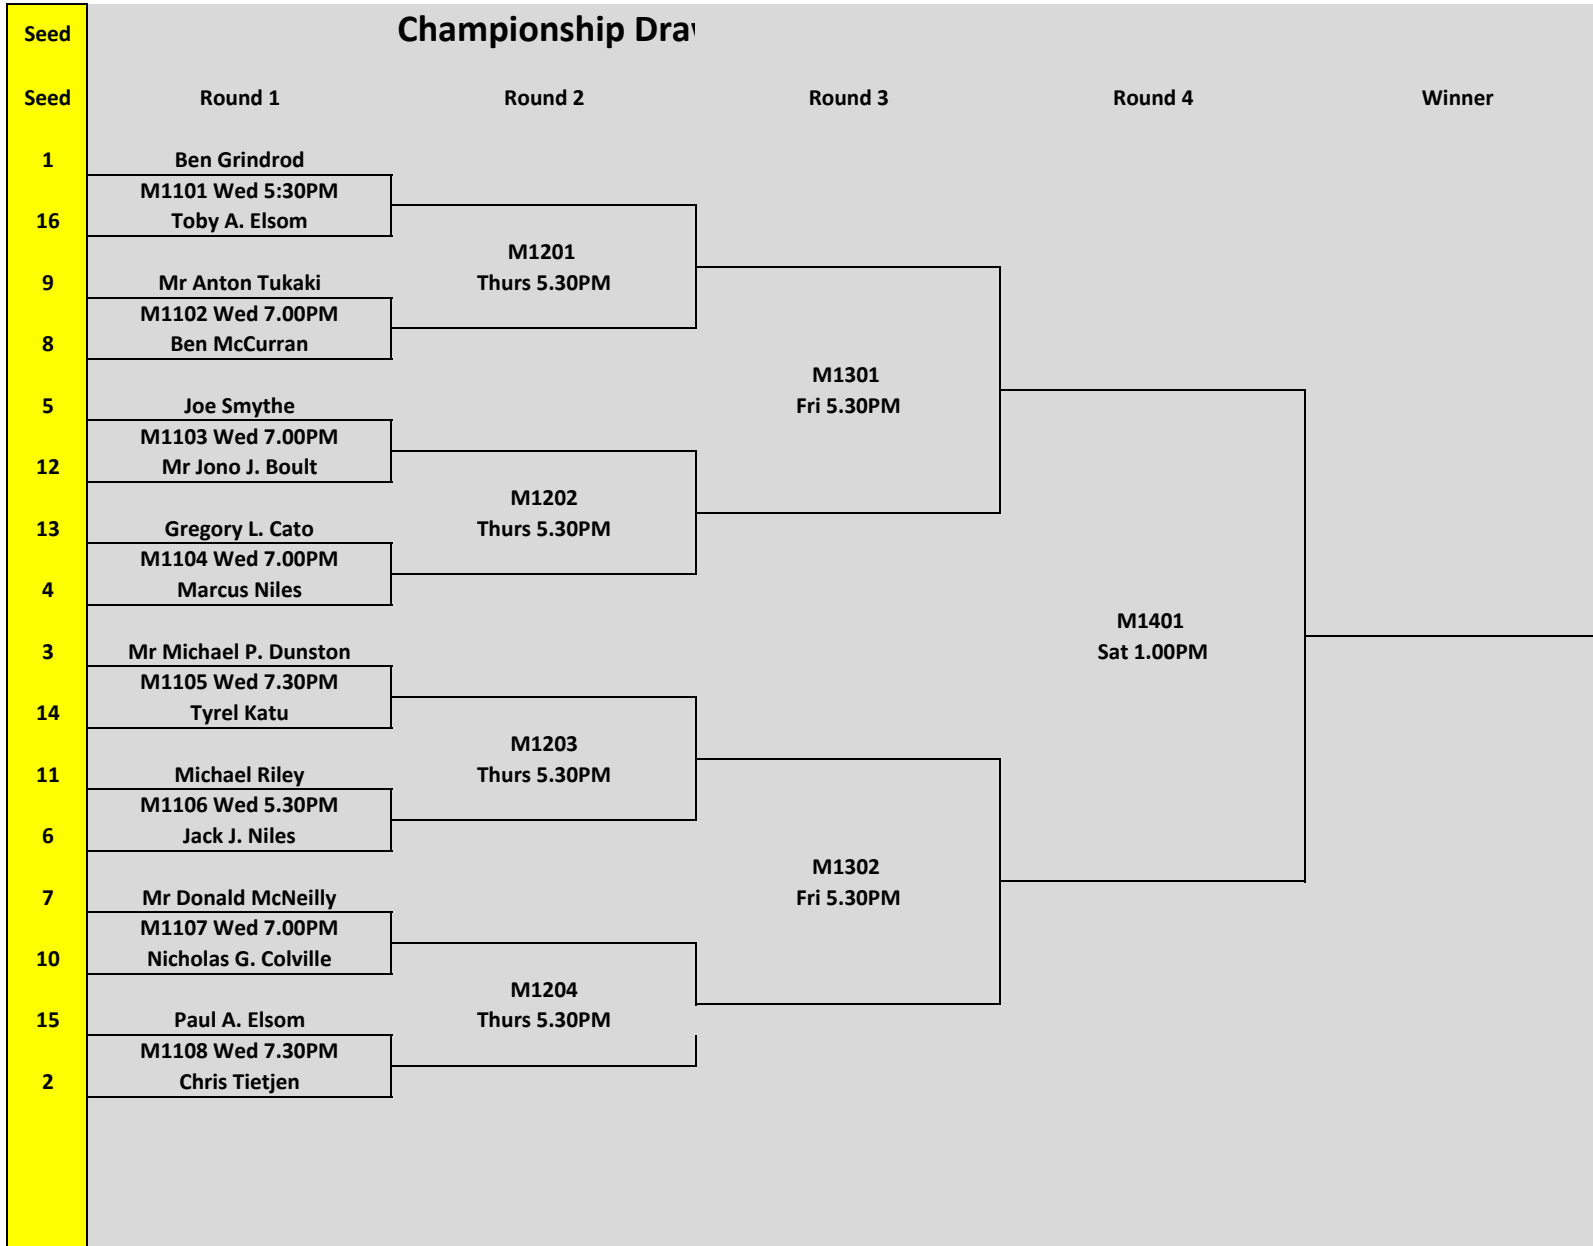

MO Mens Open