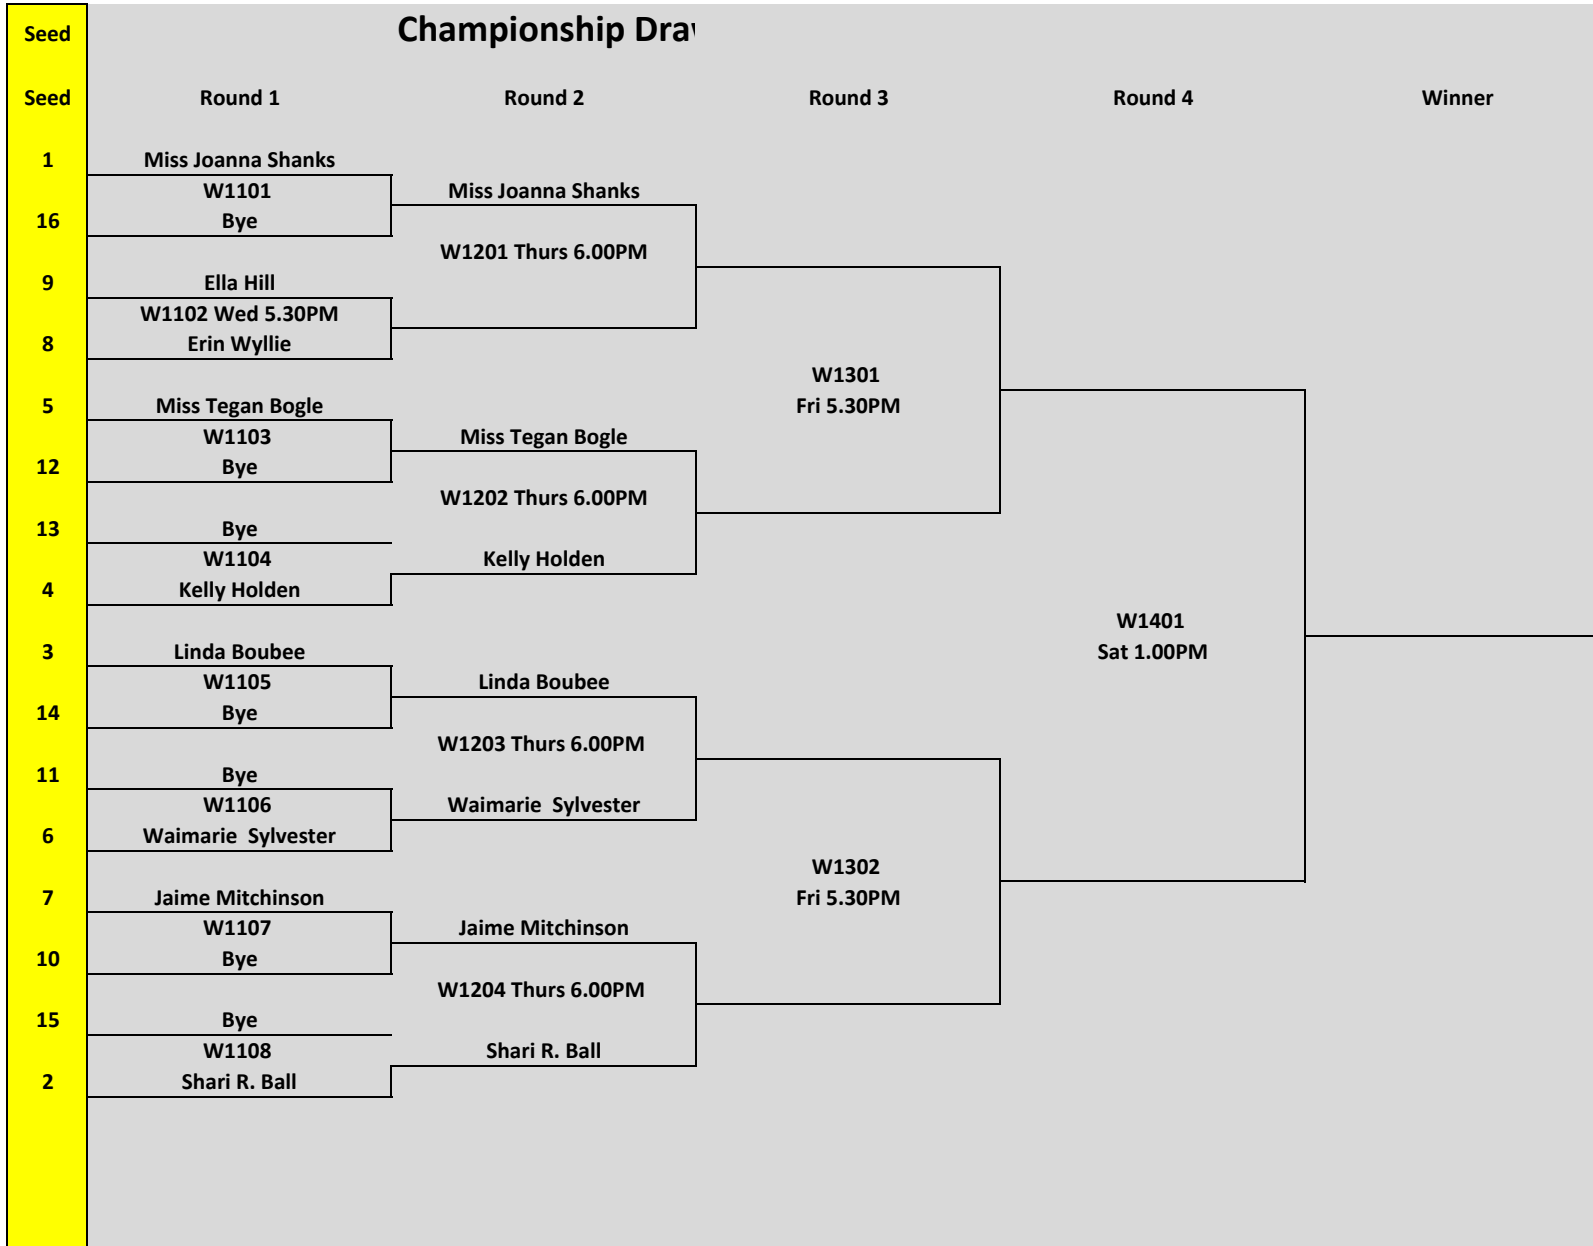

WO Womens Open

W1

B Grade Club Champs

Seed	Name	Code
1	Shari R. Ball	BPTASRB
2	Linda Boubee	BPTALB
3	Kelly Holden	BPWTKH
4	Miss Tegan Bogle	BPTATRB
5	Waimarie Sylvester	BPTAWS
6	Bye	

RESULTS

Placing	Name
1	
2	
3	
4	
5	
6	