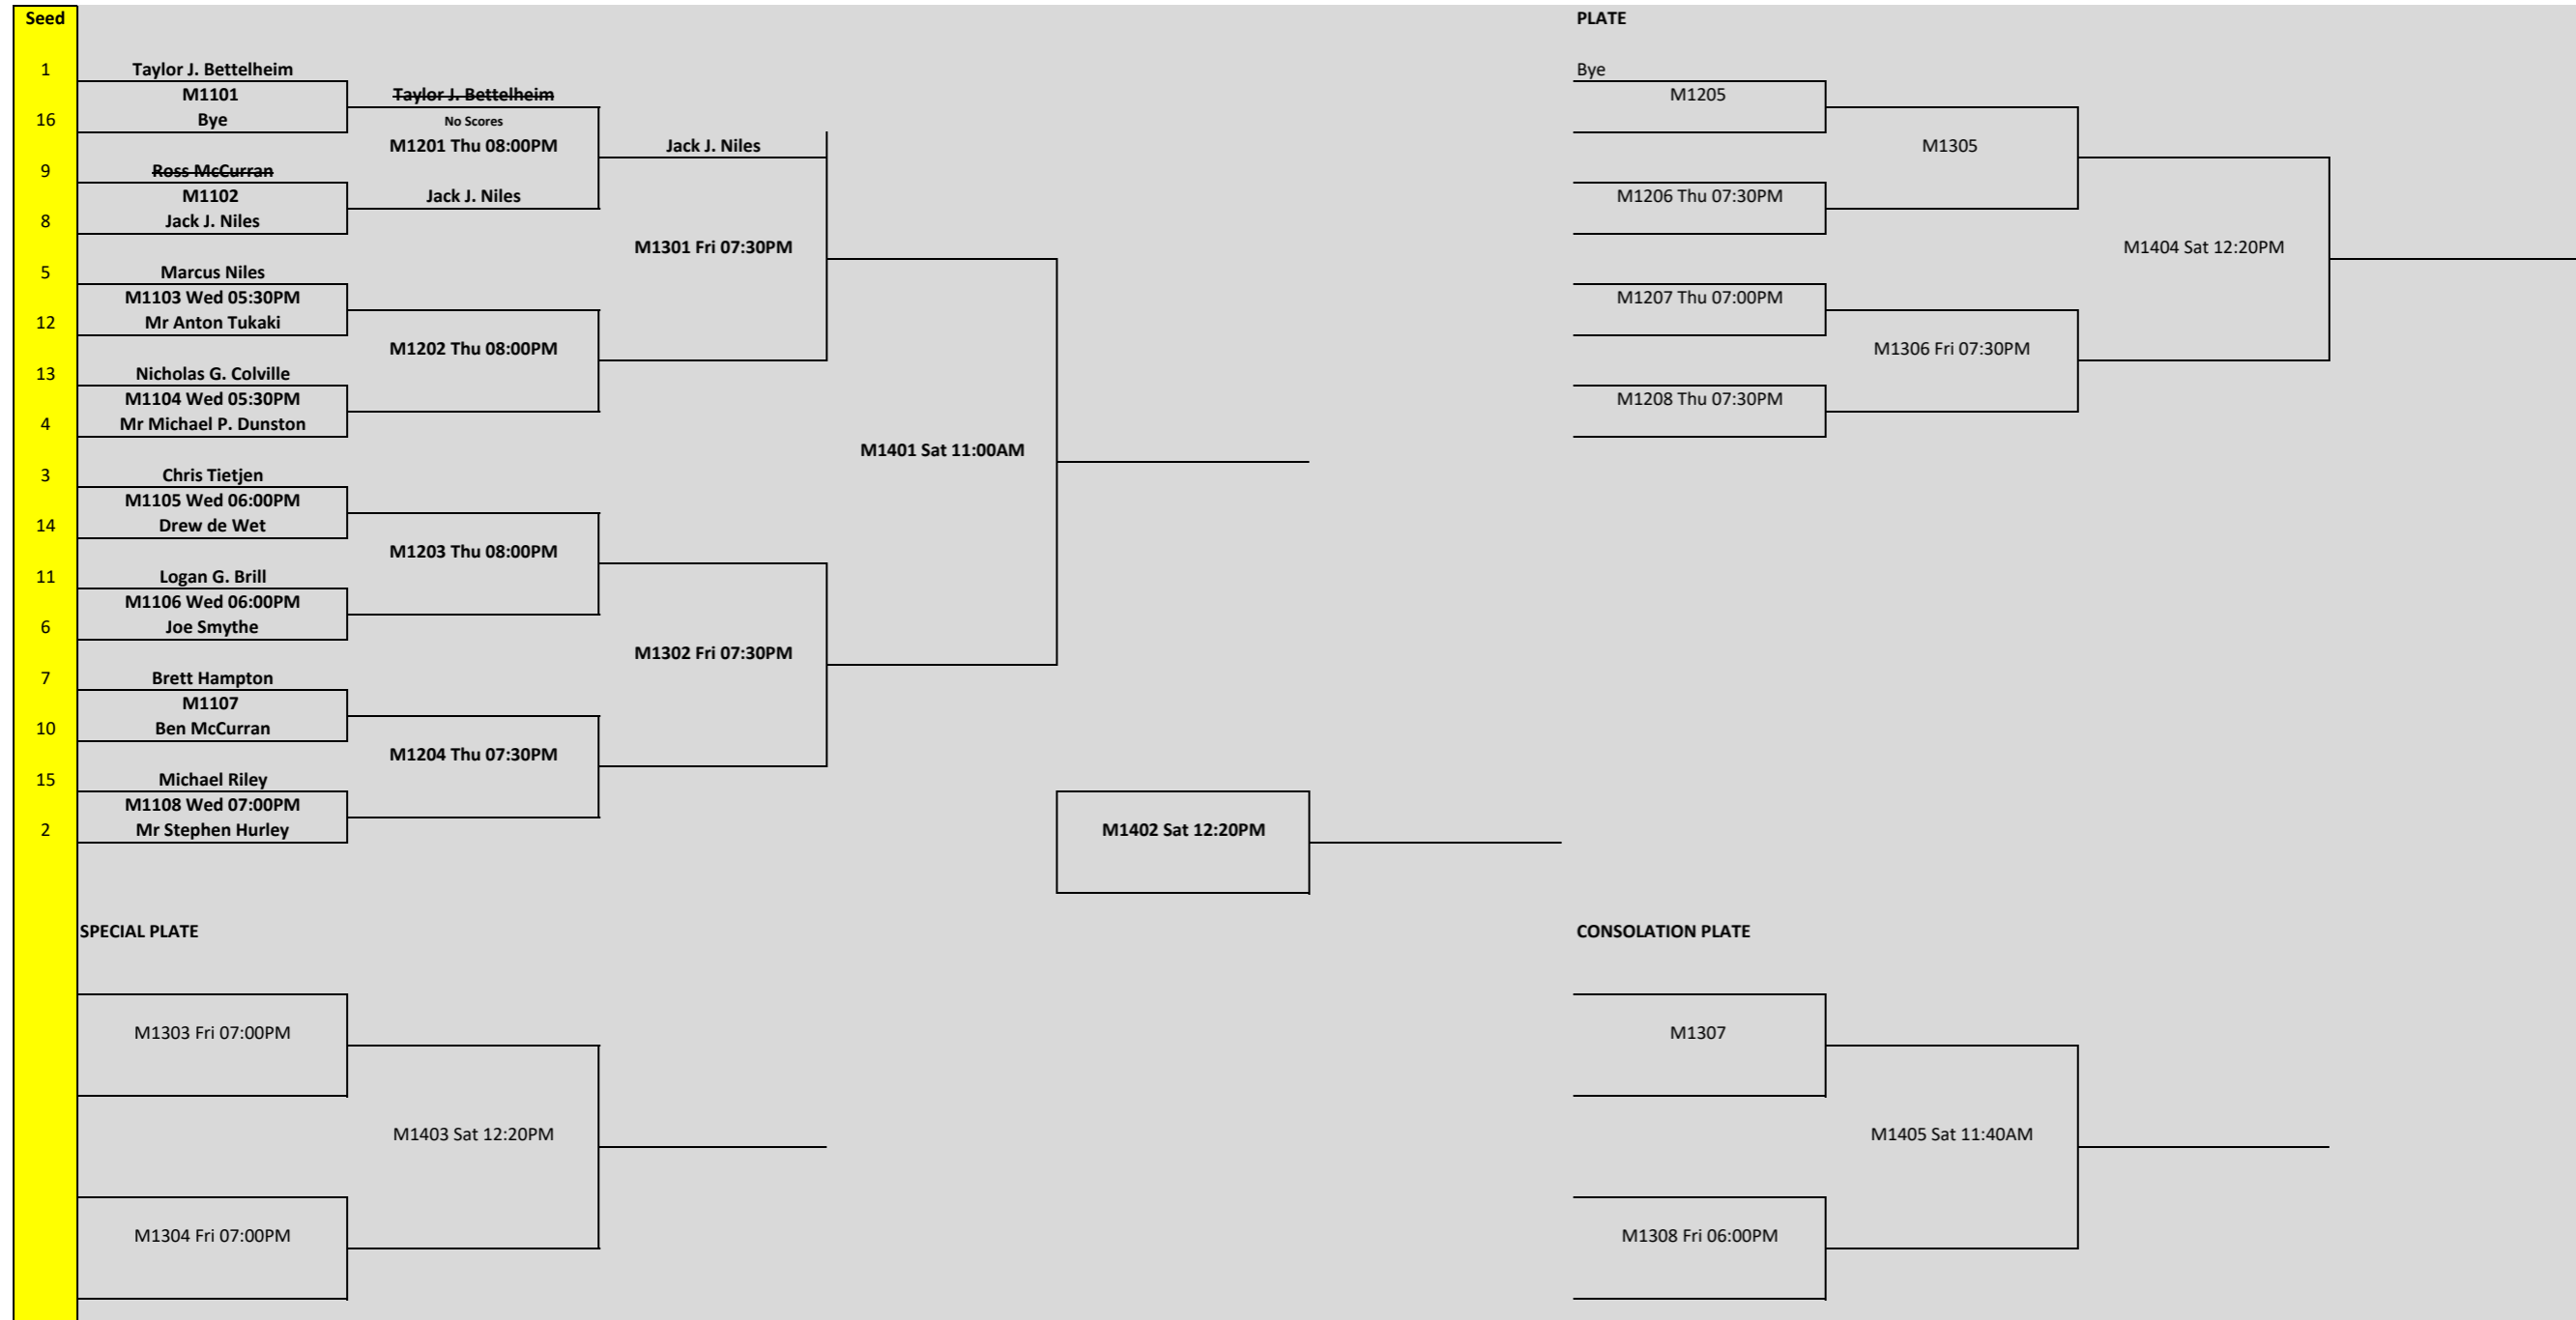

M1

B Grade Club Champs

CHAMPIONSHIP DRAW